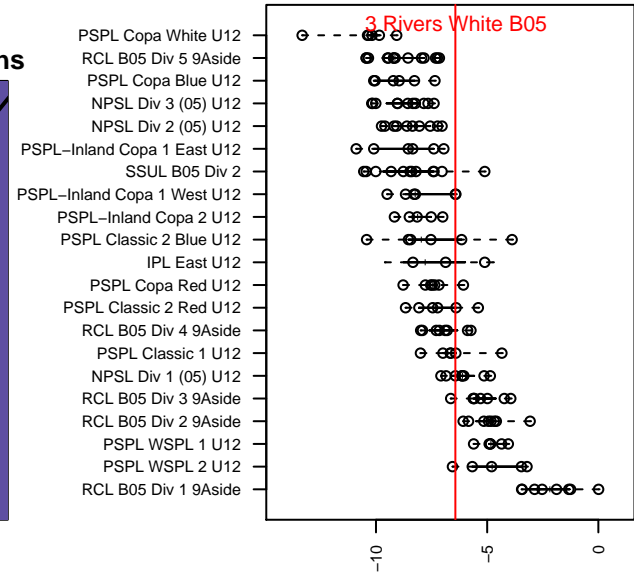

2016 PSPL-Inland Copa 1 West U12

2016 Spr PSPL-Inland Copa Classic U12

**attack and defense variance (black dot)
relative to other teams
and top 10 in region**

**attack and defense rating
relative to others at age
and all opponents in last 13 months**