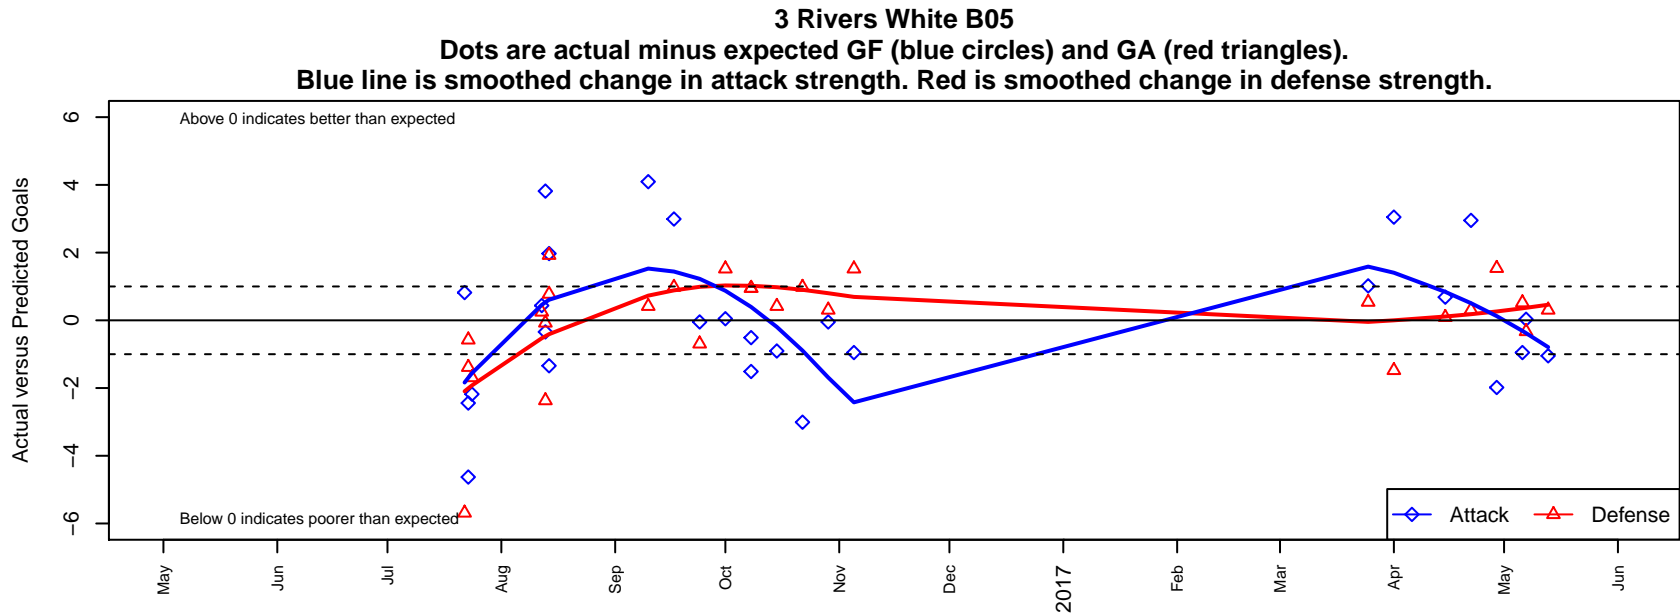

**attack and defense variance (black dot)
relative to other teams
and top 10 in region**

**attack and defense rating
relative to others at age
and all opponents in last 13 months**

3 Rivers White B05

3 Rivers SC

Pasco, WA

B05 total strength=648

attack=0.76 defense=0.46

fall league = PSPL-Inland Copa 1 West U12

spr league = Spr PSPL-Inland Copa Classic U

alt names used:

THREE RIVERS B12 DISTRICT WAGAR (WA)

Three Rivers Soccer Club 3rsc B05 pspl White

Three Rivers District BU12

Three Rivers Soccer Club 3rsc B05 pspl White

Venues played:

2016 Sounders FC Cup BU12 Bronze

2016 Les Schwab NW Cup U12 SILVER U12

2016 PSPL-Inland Copa 1 West U12

2016 Spr PSPL-Inland Copa Classic U12